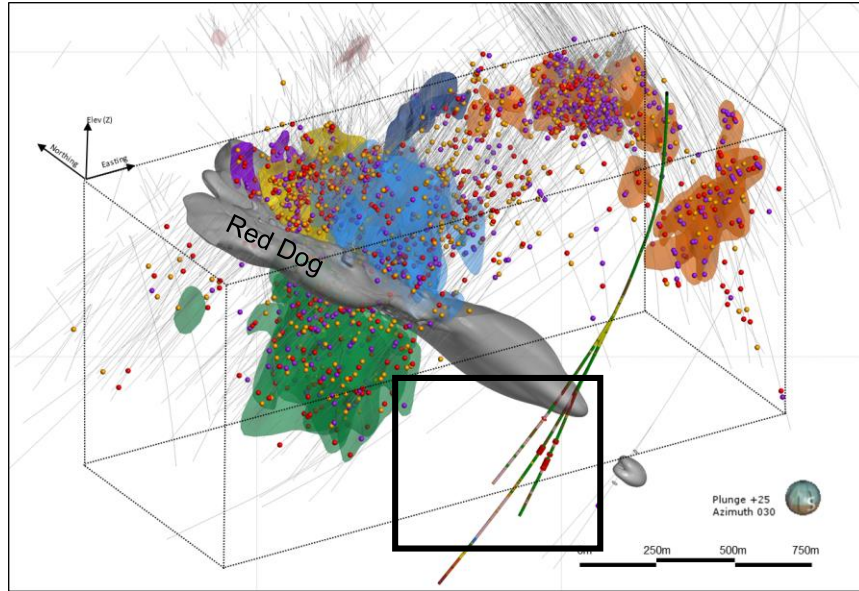

# TRIPLE 8 DISCOVERY ZONE

## Zones

- Zone 27
- Caribou
- Bobcat
- Underdog
- Lynx
- F-Zones

## Lithologies

- Mafic volcanics
- Felsic volcanics
- Gabbro
- Pre-mineral felsic porphyry (I2P)
- Syn-mineral felsic porphyry (I1P)
- Red Dog

**VG** visible gold