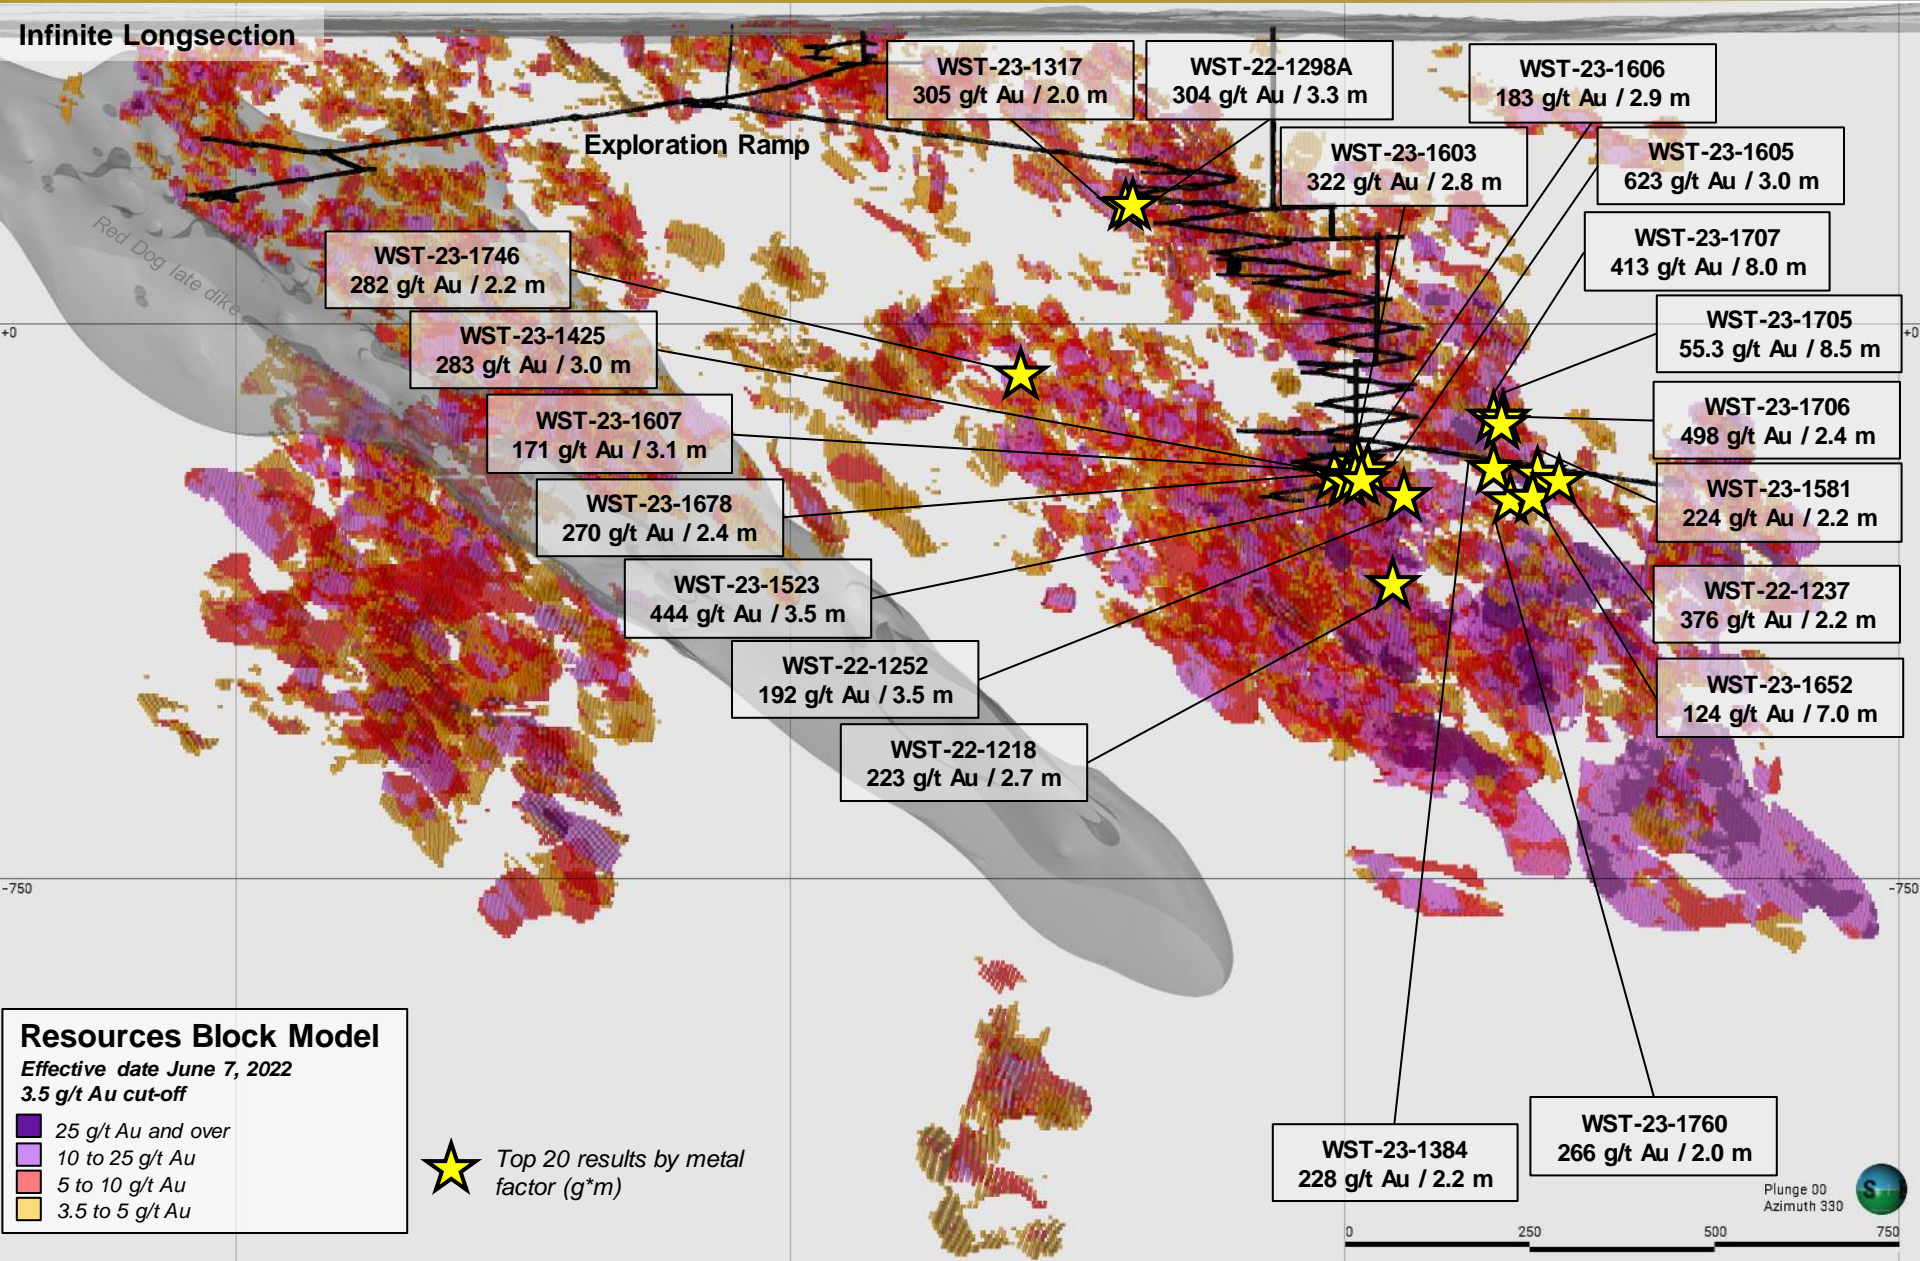

# Top 20 Windfall Drill Intercepts 2023

**Resources Block Model**  
 Effective date June 7, 2022  
 3.5 g/t Au cut-off

- 25 g/t Au and over
- 10 to 25 g/t Au
- 5 to 10 g/t Au
- 3.5 to 5 g/t Au

★ Top 20 results by metal factor (g\*m)