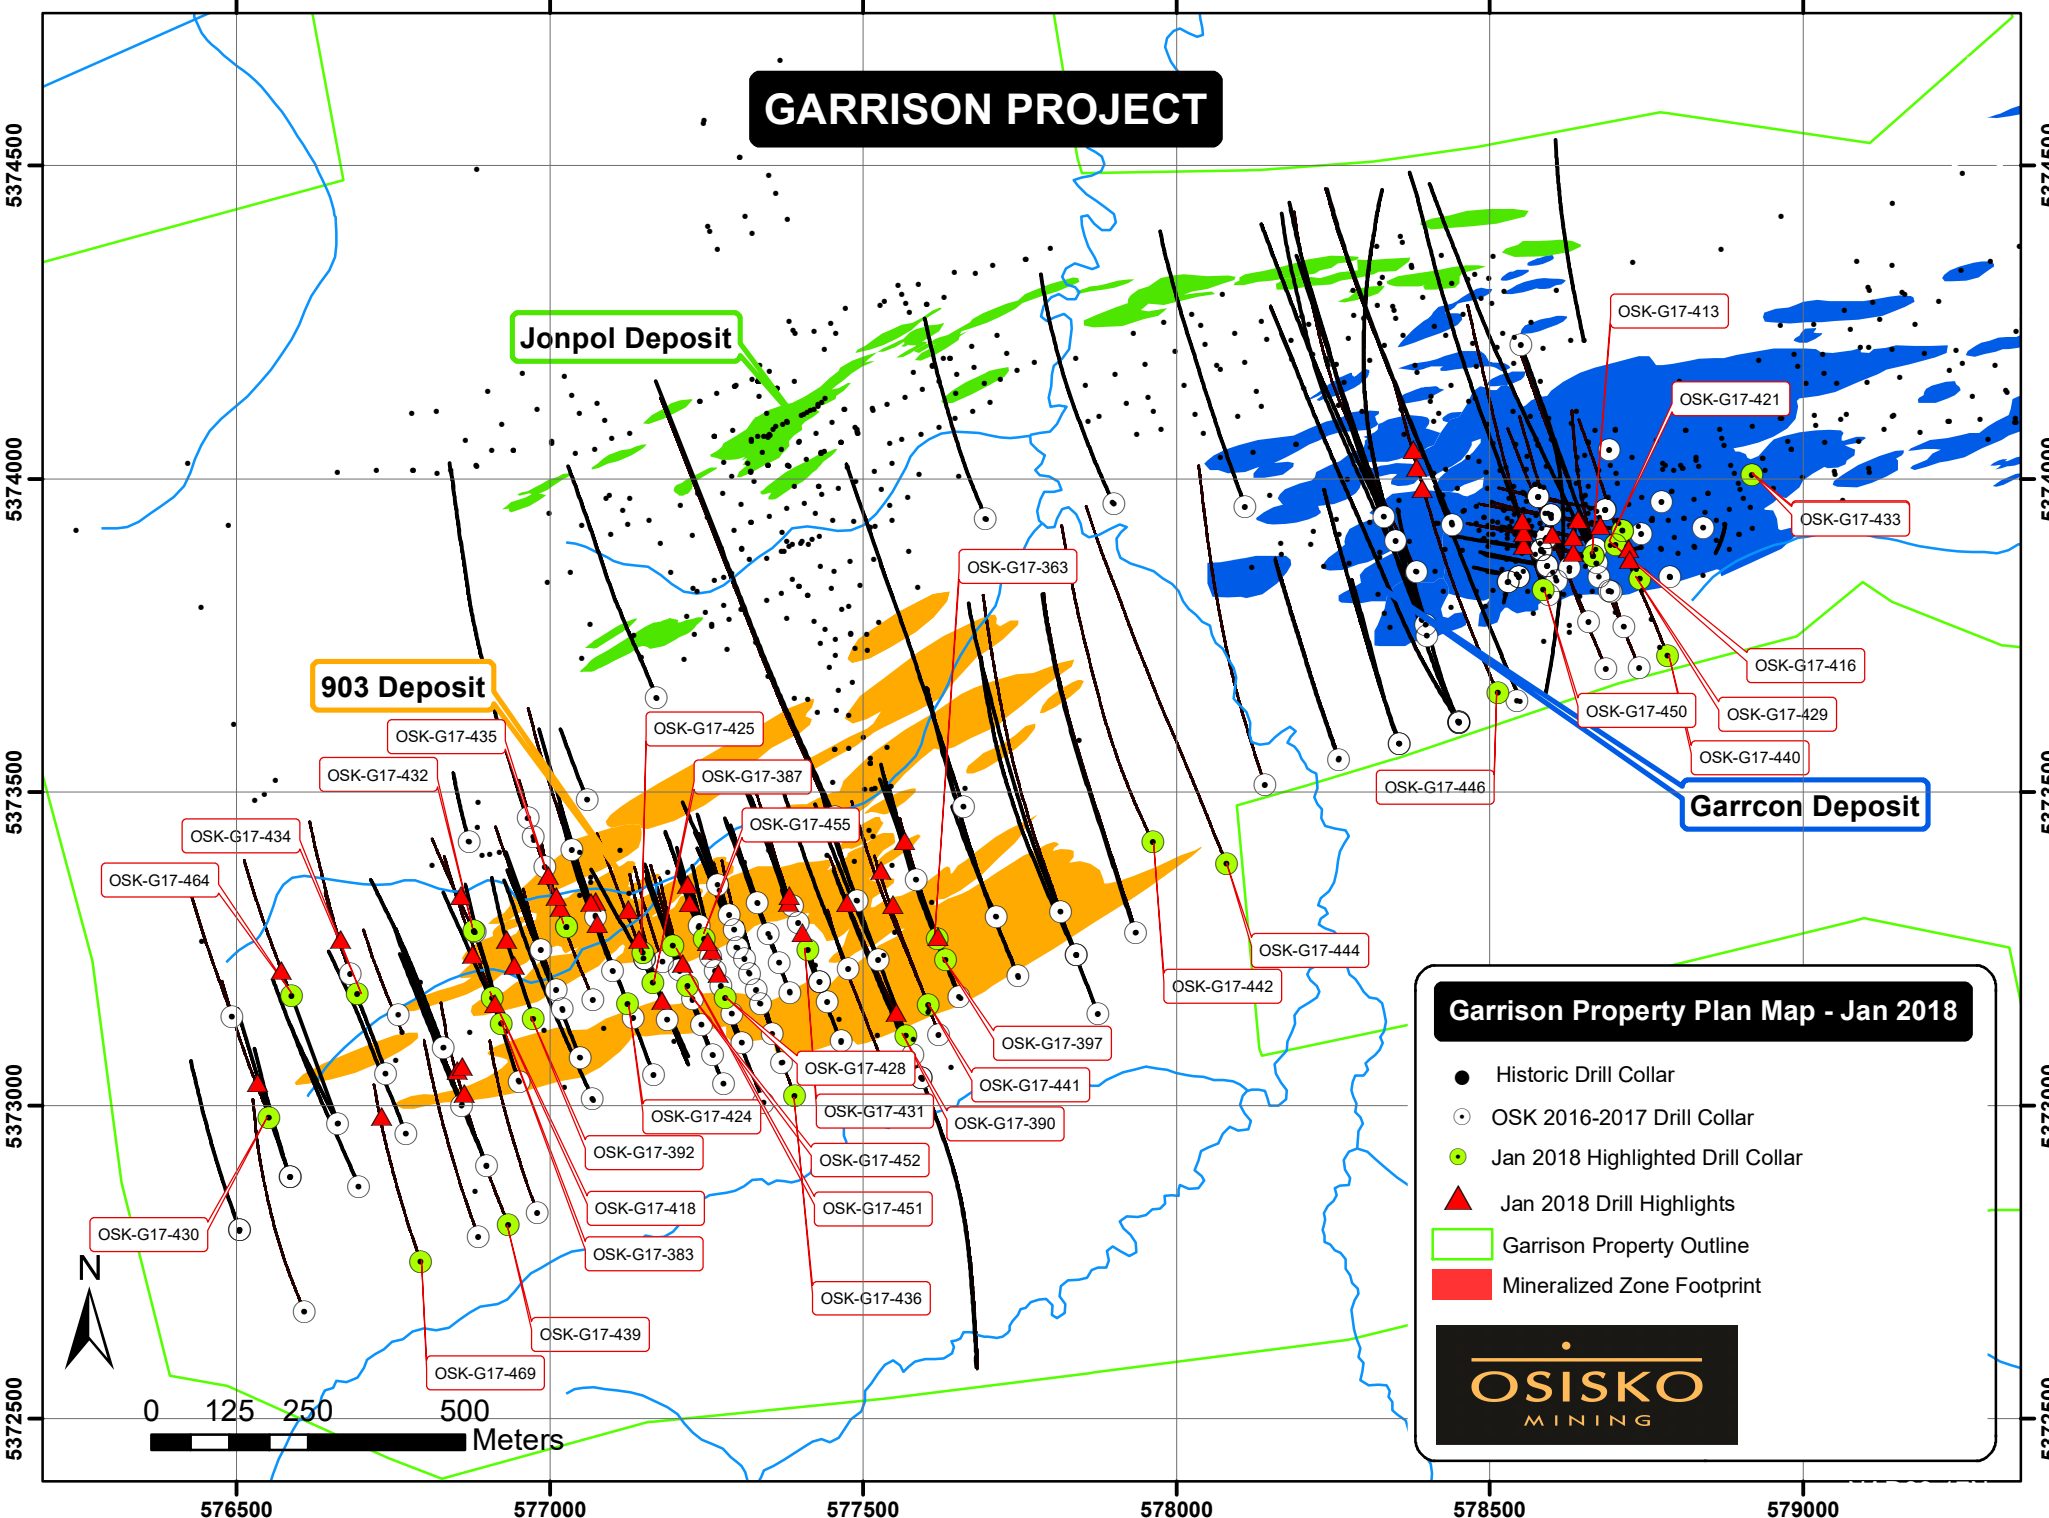

GARRISON PROJECT

Garrison Property Plan Map - Jan 2018

- Historic Drill Collar
- OSK 2016-2017 Drill Collar
- Jan 2018 Highlighted Drill Collar
- ▲ Jan 2018 Drill Highlights
- Garrison Property Outline
- Mineralized Zone Footprint