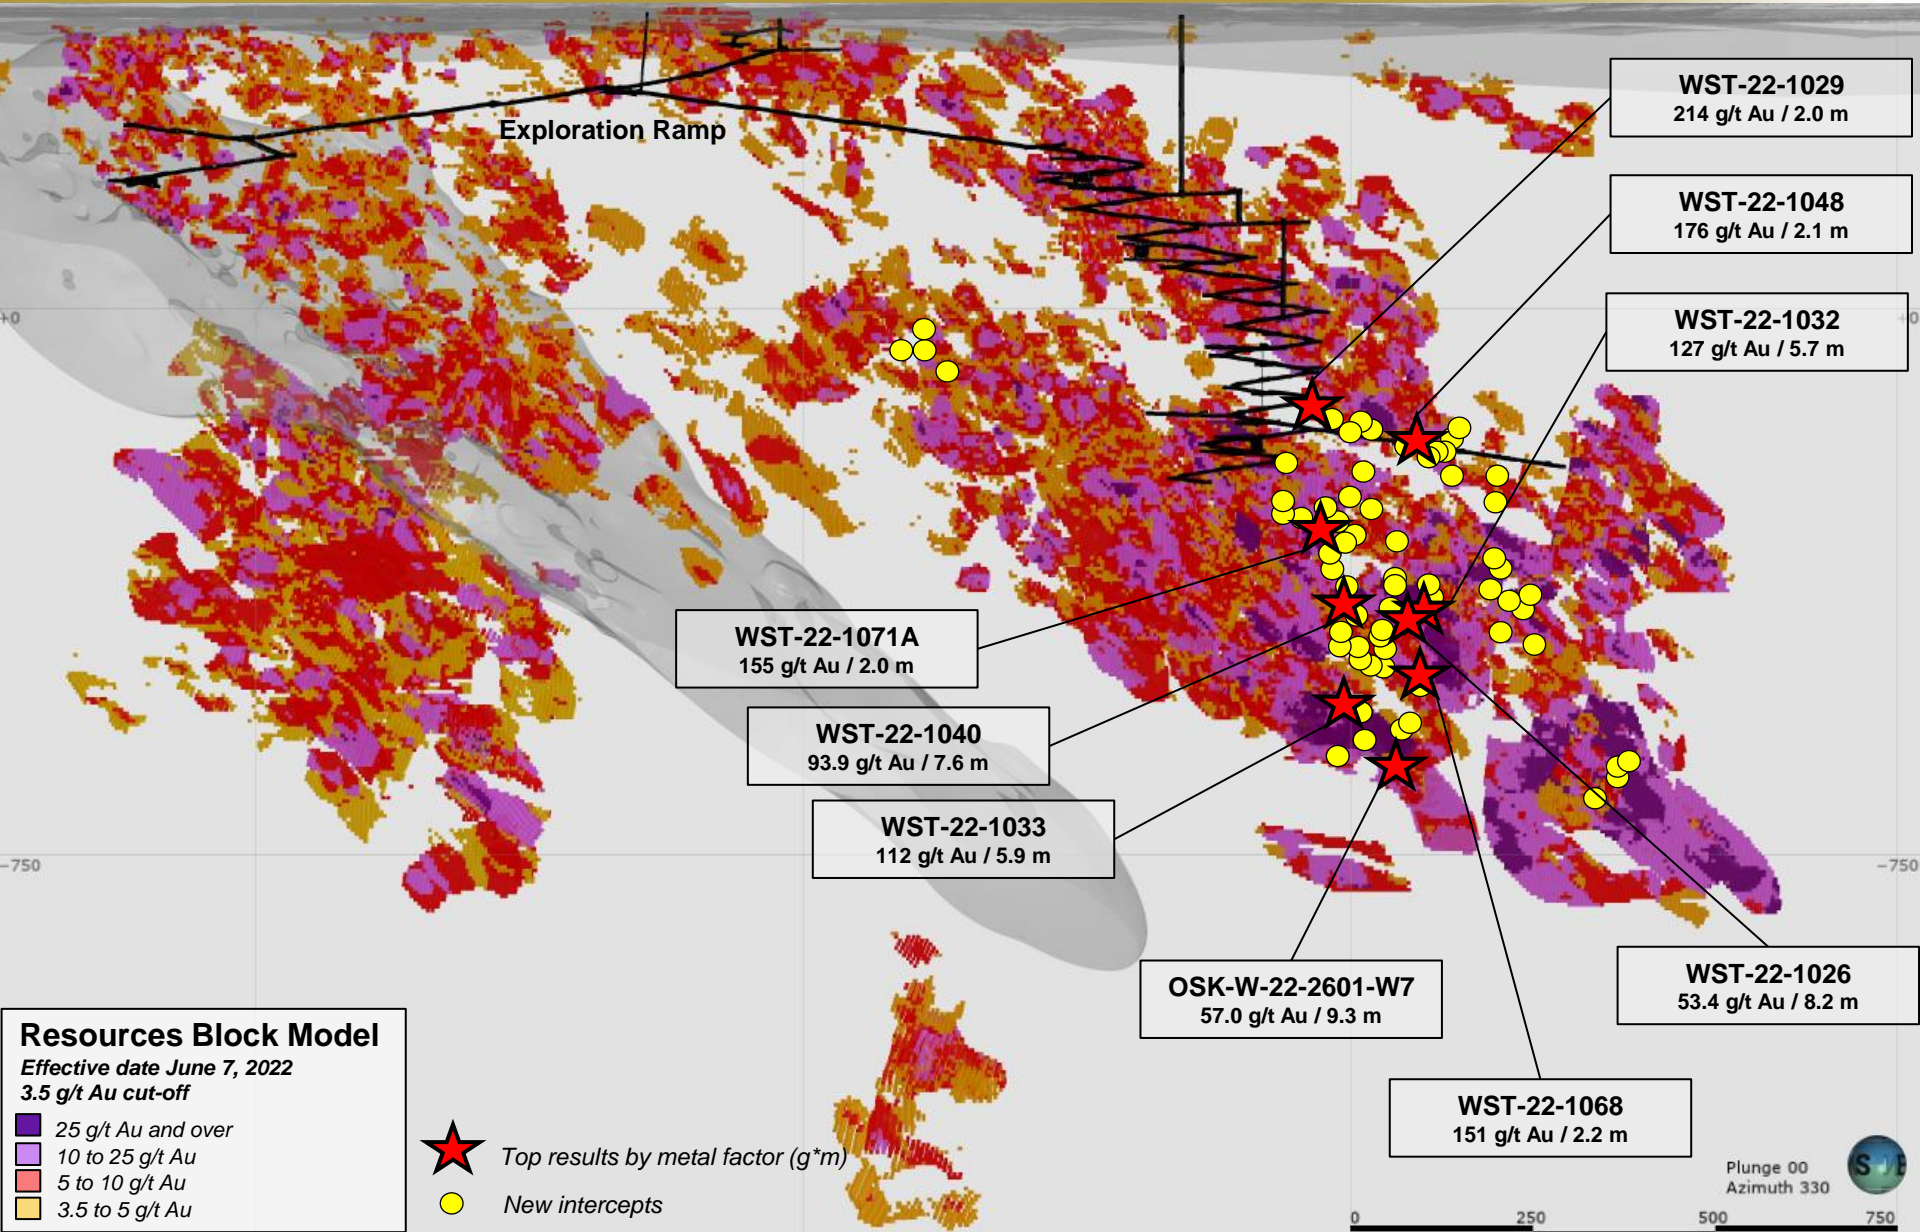

New Windfall Infill Drill Intercepts

Resources Block Model
 Effective date June 7, 2022
 3.5 g/t Au cut-off

- 25 g/t Au and over
- 10 to 25 g/t Au
- 5 to 10 g/t Au
- 3.5 to 5 g/t Au

★ Top results by metal factor (g*m)
 ● New intercepts

Plunge 00
 Azimuth 330