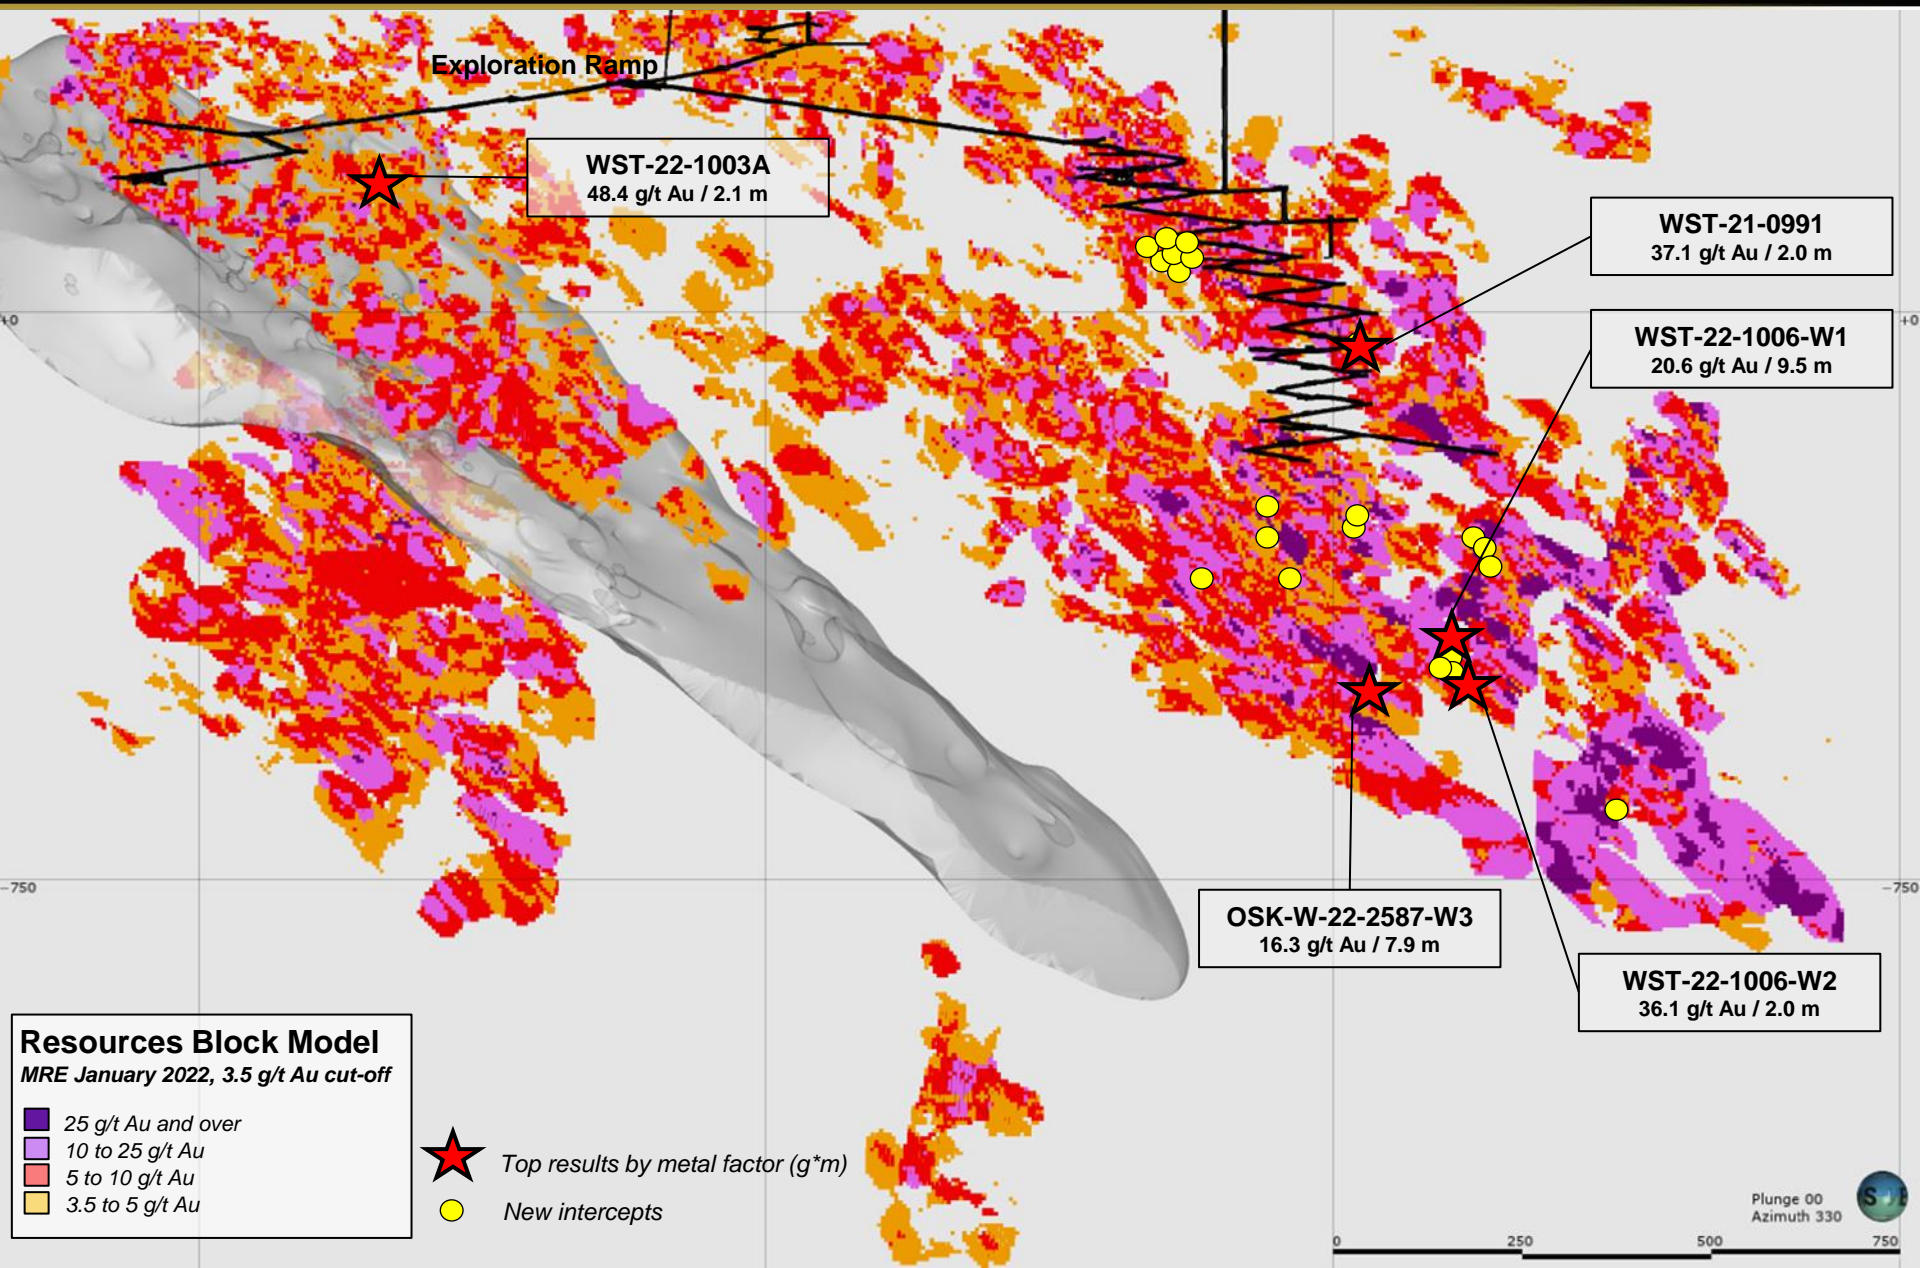

New Windfall Infill Drill Intercepts

Resources Block Model
MRE January 2022, 3.5 g/t Au cut-off

- 25 g/t Au and over
- 10 to 25 g/t Au
- 5 to 10 g/t Au
- 3.5 to 5 g/t Au

- ★ Top results by metal factor (g*m)
- New intercepts