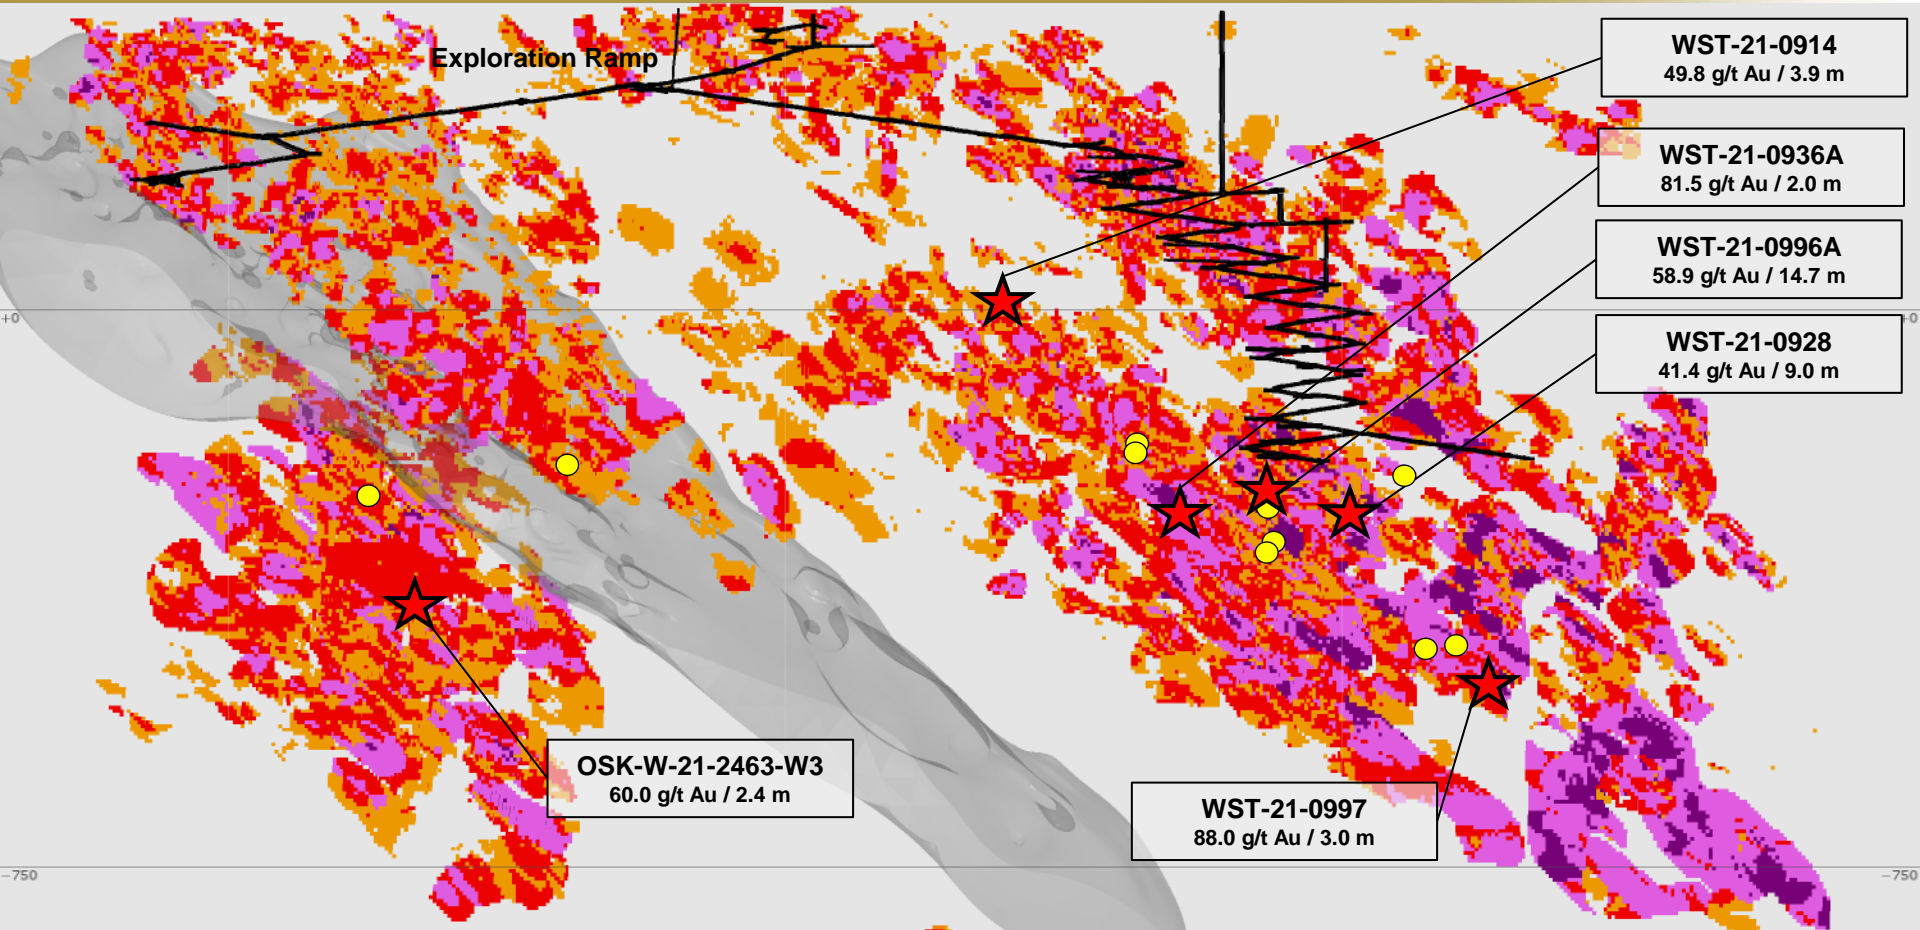

New Windfall Infill Drill Intercepts

Resources Block Model
MRE January 2022, 3.5 g/t Au cut-off

- 25 g/t Au and over
- 10 to 25 g/t Au
- 5 to 10 g/t Au
- 3.5 to 5 g/t Au

- ★ Top results by metal factor (g*m)
- New intercepts