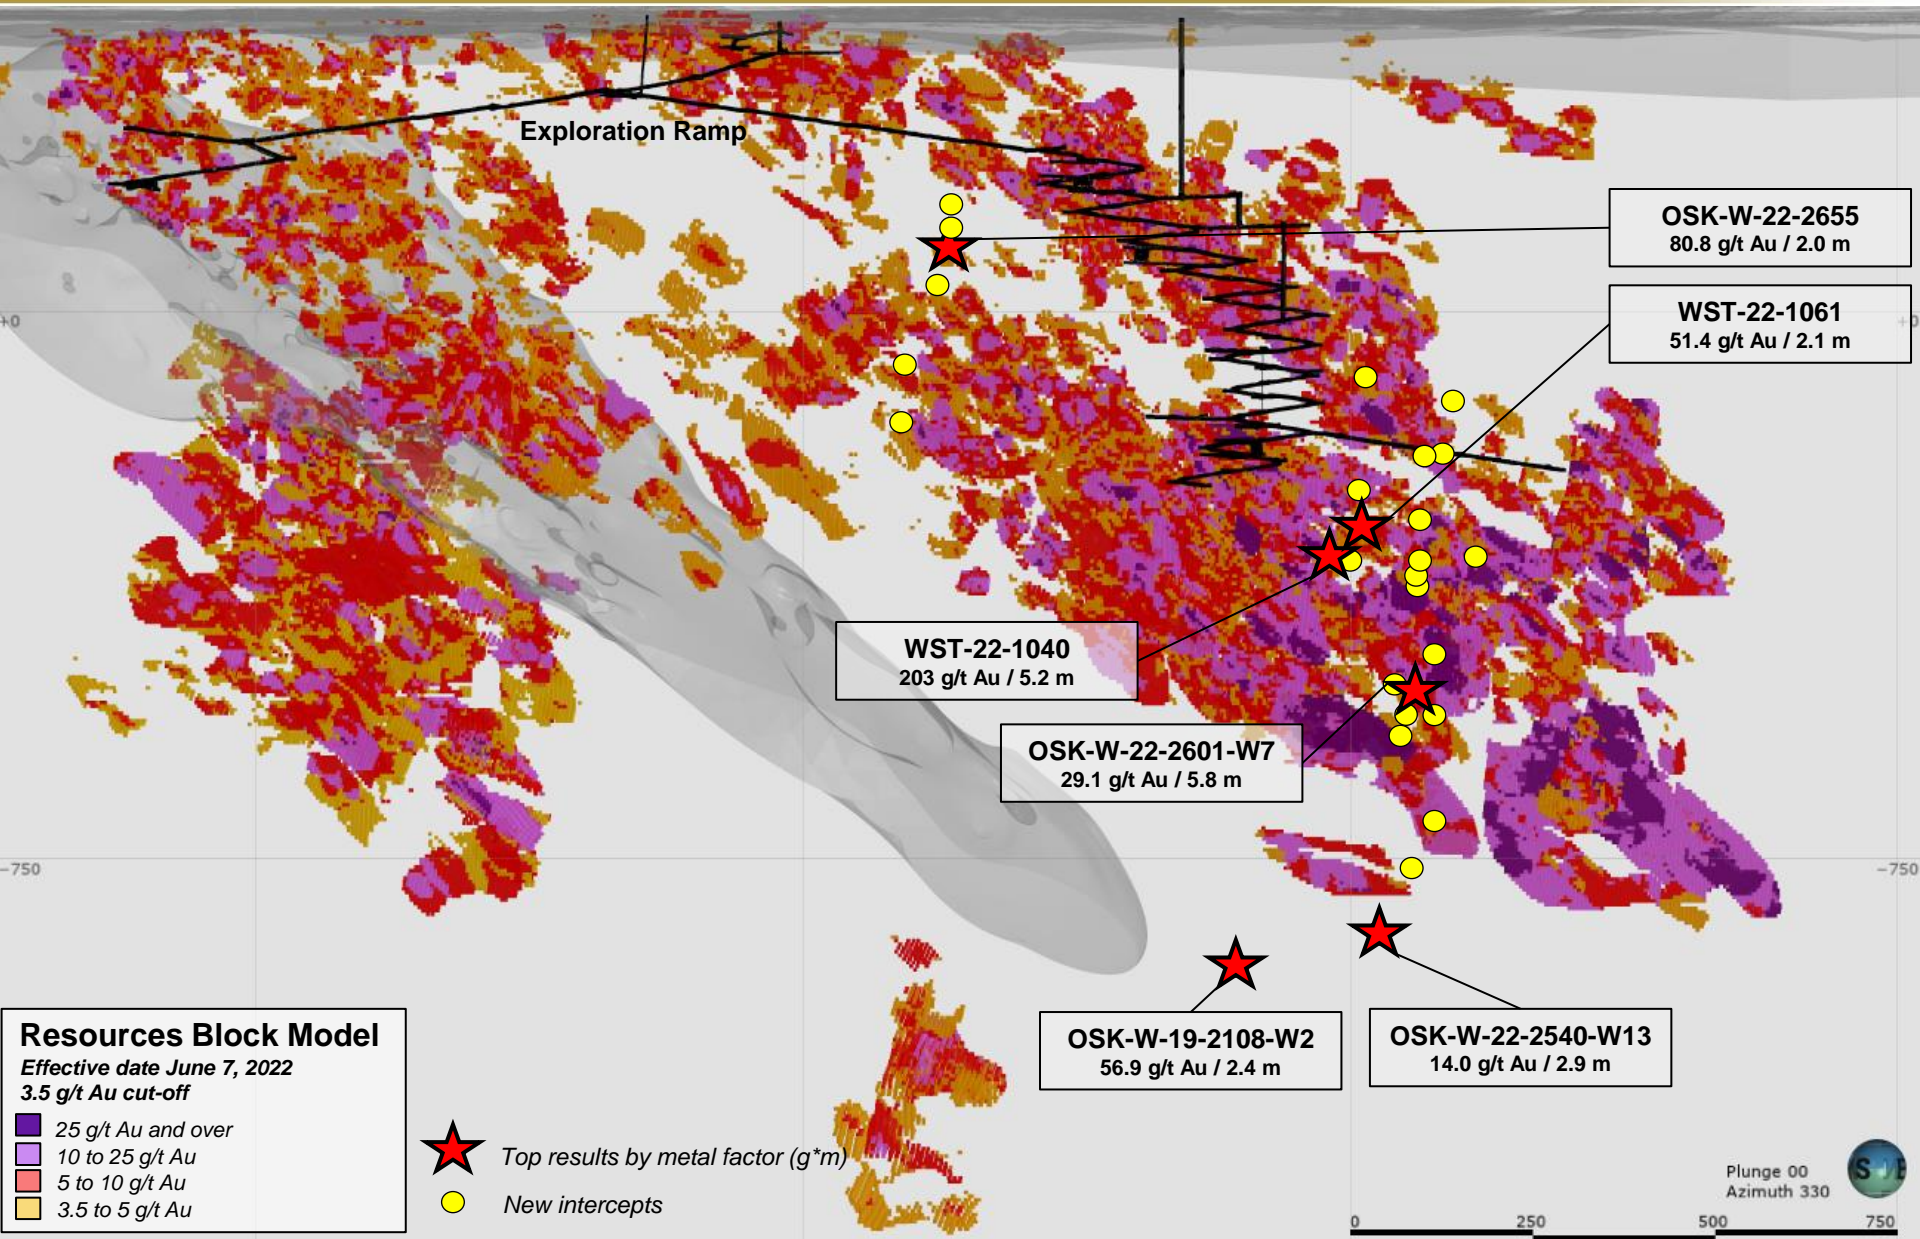

New Windfall Expansion Drill Intercepts

Resources Block Model
 Effective date June 7, 2022
 3.5 g/t Au cut-off

- 25 g/t Au and over
- 10 to 25 g/t Au
- 5 to 10 g/t Au
- 3.5 to 5 g/t Au

★ Top results by metal factor (g*m)
 ● New intercepts

Plunge 00
 Azimuth 330