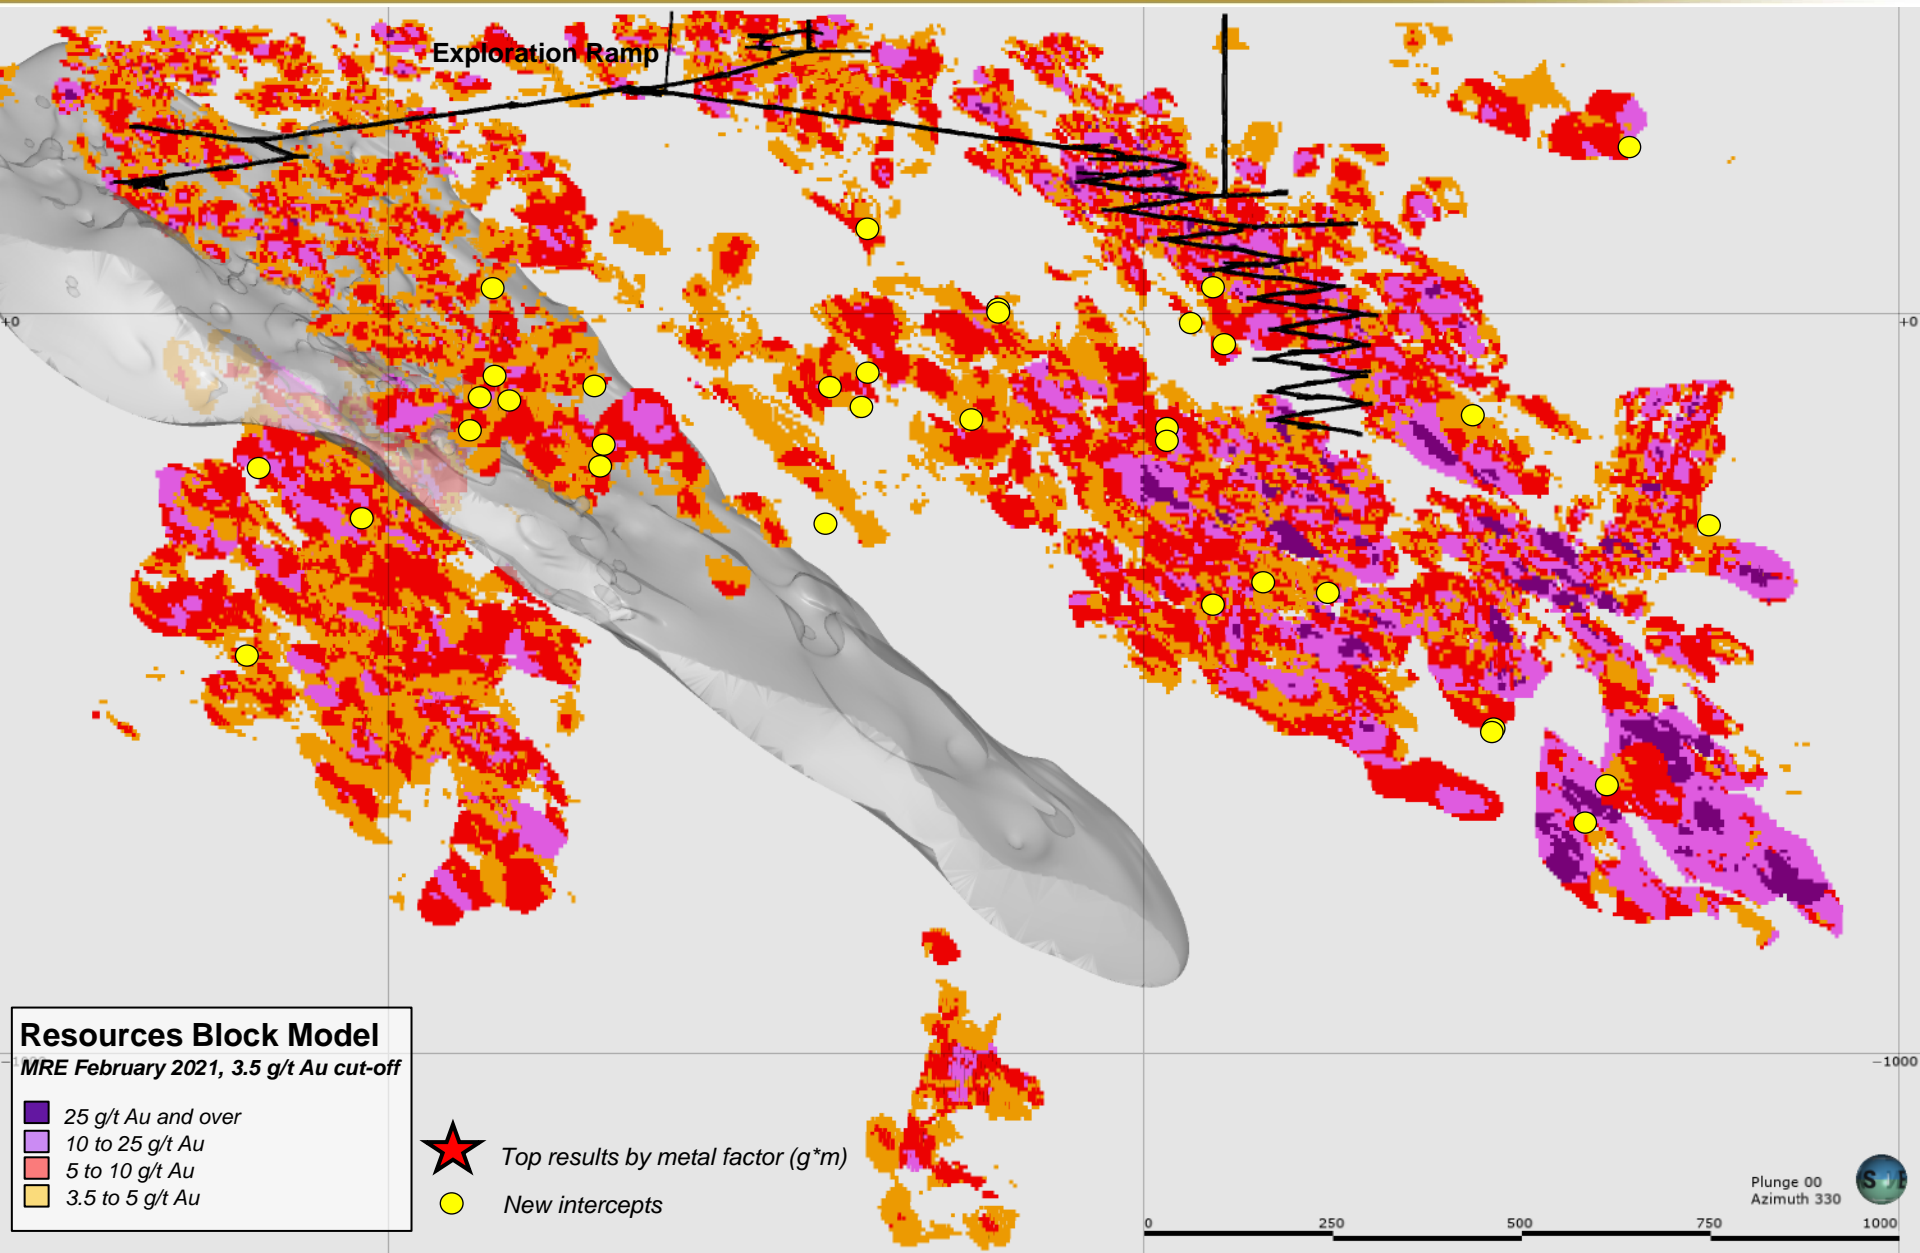

New Windfall Expansion Drill Intercepts

Resources Block Model
MRE February 2021, 3.5 g/t Au cut-off

- 25 g/t Au and over
- 10 to 25 g/t Au
- 5 to 10 g/t Au
- 3.5 to 5 g/t Au

- ★ Top results by metal factor (g*m)
- New intercepts

Plunge 00
Azimuth 330

0 250 500 750 1000