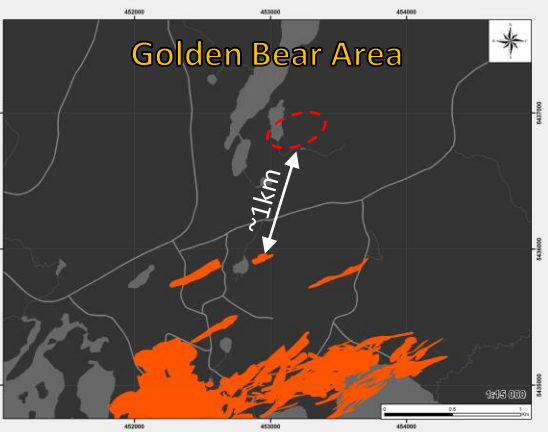

**Golden Bear Discovery (OSK-UB-21-232)**  
 27.4 g/t Au over 6.7m including  
 63.6 g/t Au over 2.7m (uncut)

- ★ Mineralized intersections
- ↔ Interpreted Extensions of mineralization
- Step-out drill sections
- Faults
- ⋯ Interpreted Fault
- Drillhole trace

**OSISKO**  
MINING

**Golden Bear**

Date: 2021-09-14	Golden Bear TMI map
1:6000	
UTM NAD 1983 Zone 18N	