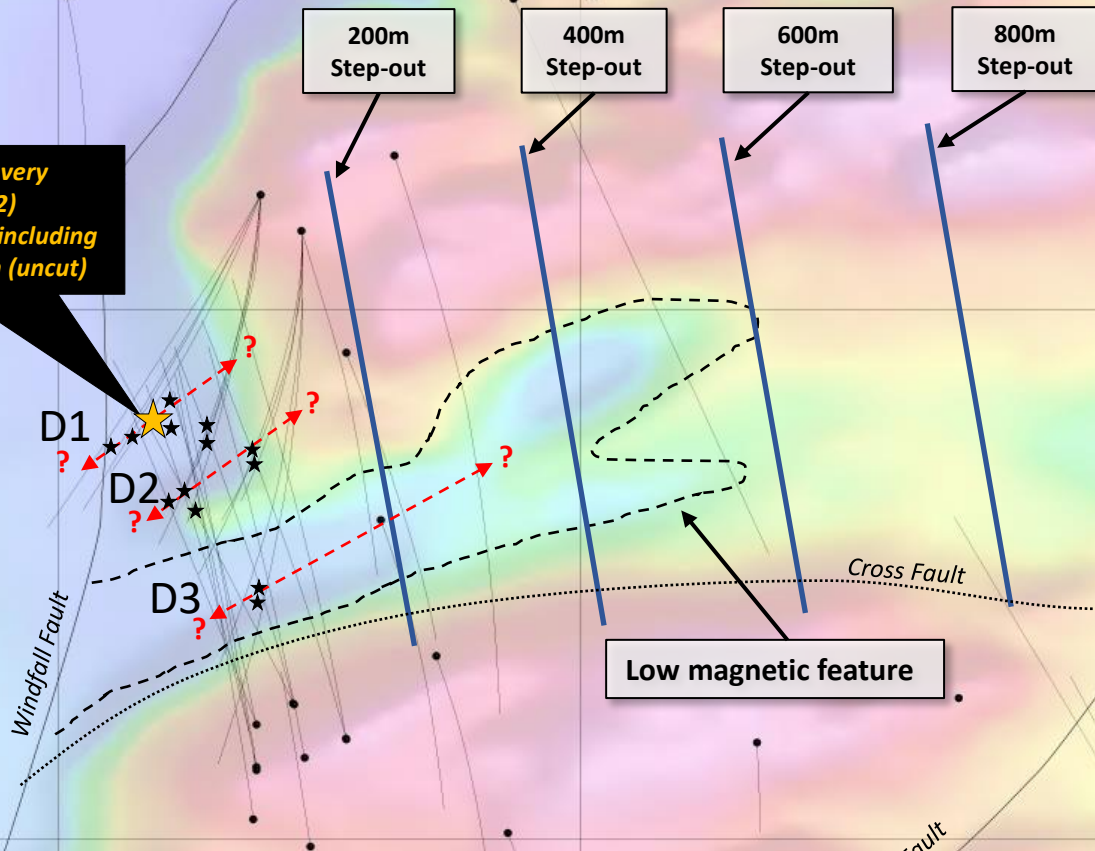

**Golden Bear Discovery (OSK-UB-21-232)**  
 27.4 g/t Au over 6.7m including  
 63.6 g/t Au over 2.7m (uncut)

- ★ Mineralized intersections
- ↔ Interpreted Extensions of mineralization
- Step-out drill sections
- Faults
- ⋯ Interpreted Fault
- Drillhole trace

**OSISKO**  
MINING

**Golden Bear**

Date: 2021-09-14	Golden Bear TMI map
1:6000	
UTM NAD 1983 Zone 18N	