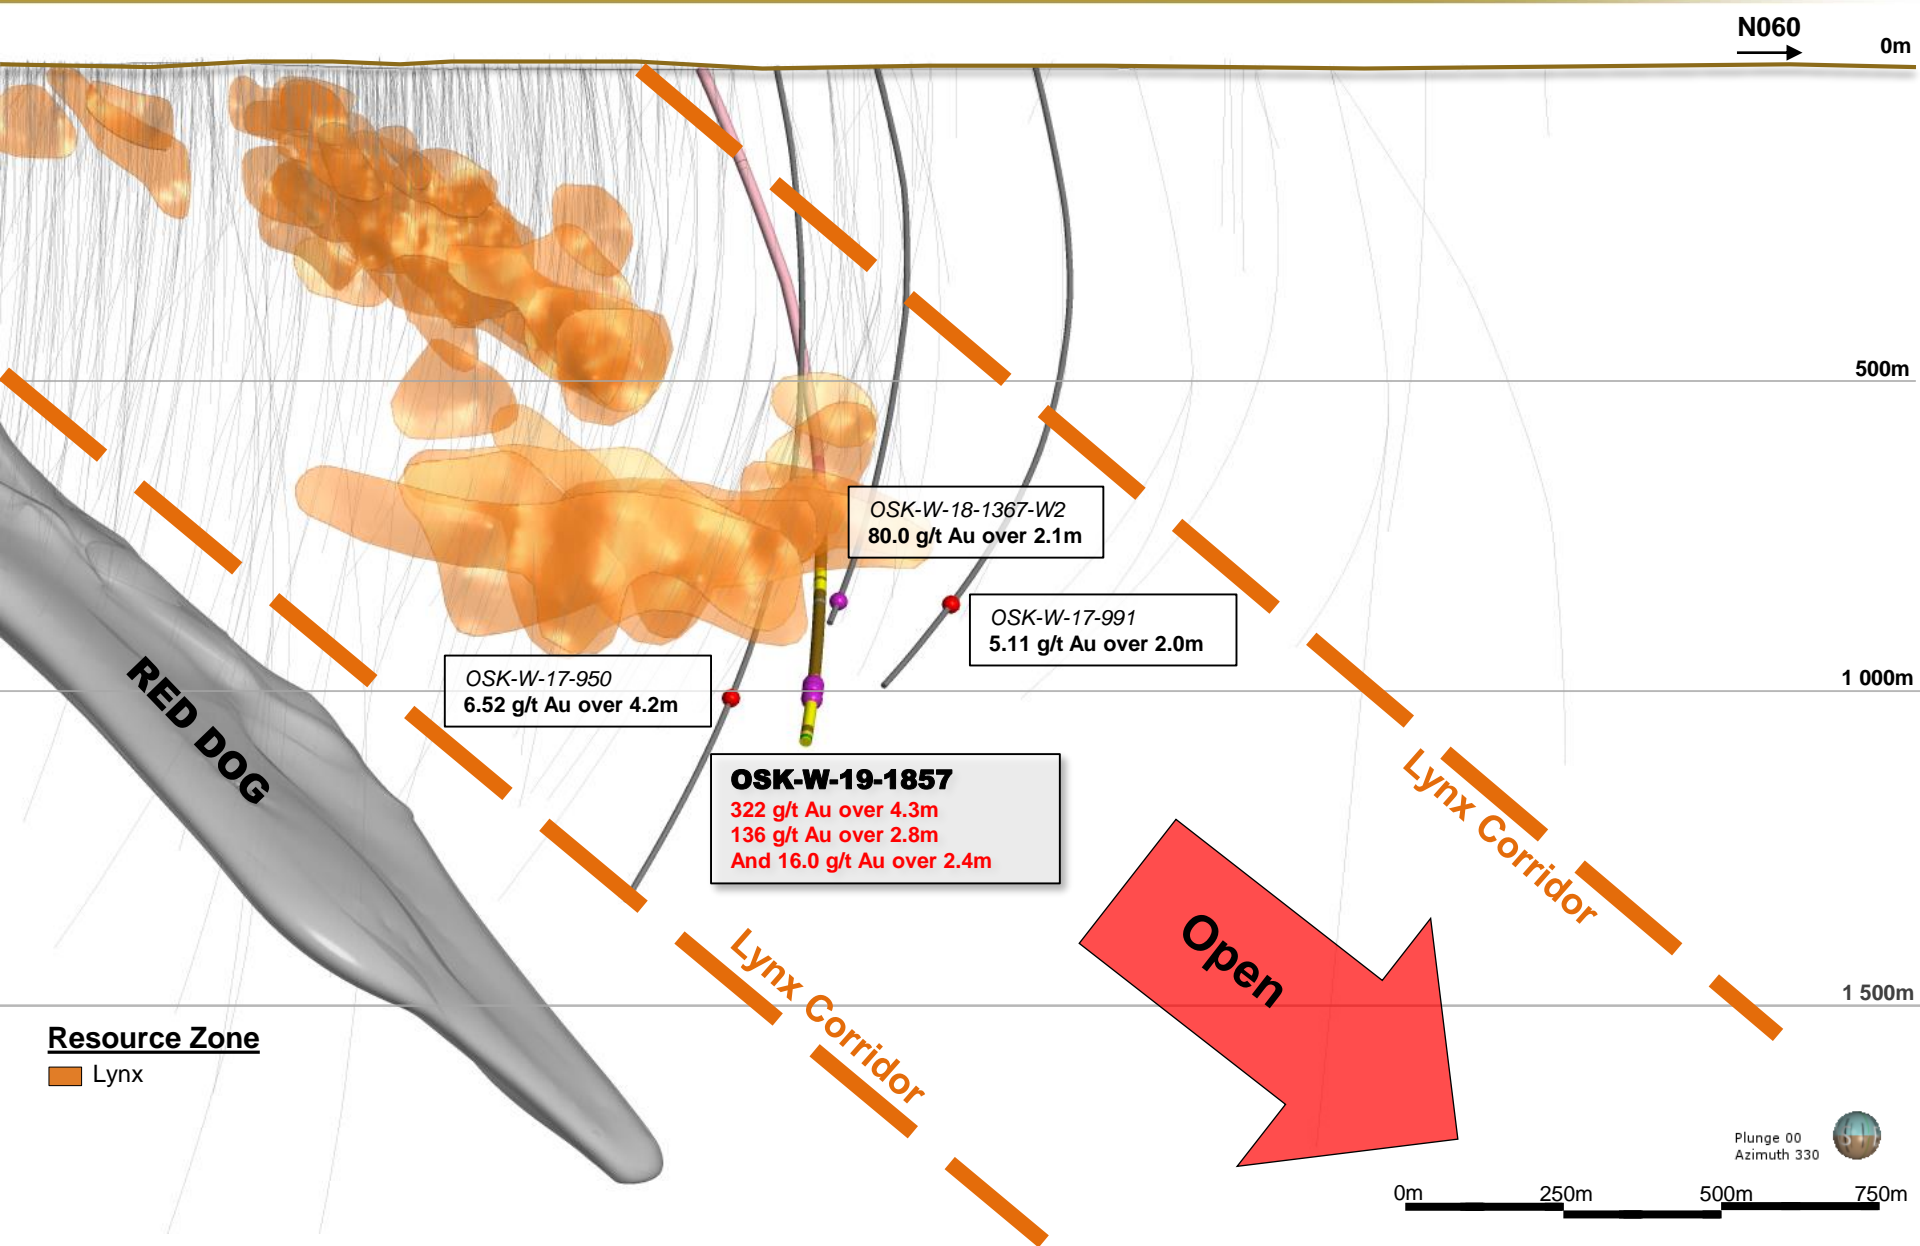

LONGITUDINAL SECTION

Resource Zone

Orange square icon: Lynx

RED DOG

Lynx Corridor

Lynx Corridor

Open

0m 250m 500m 750m

N060
→ 0m

500m

1 000m

1 500m

Plunge 00
Azimuth 330