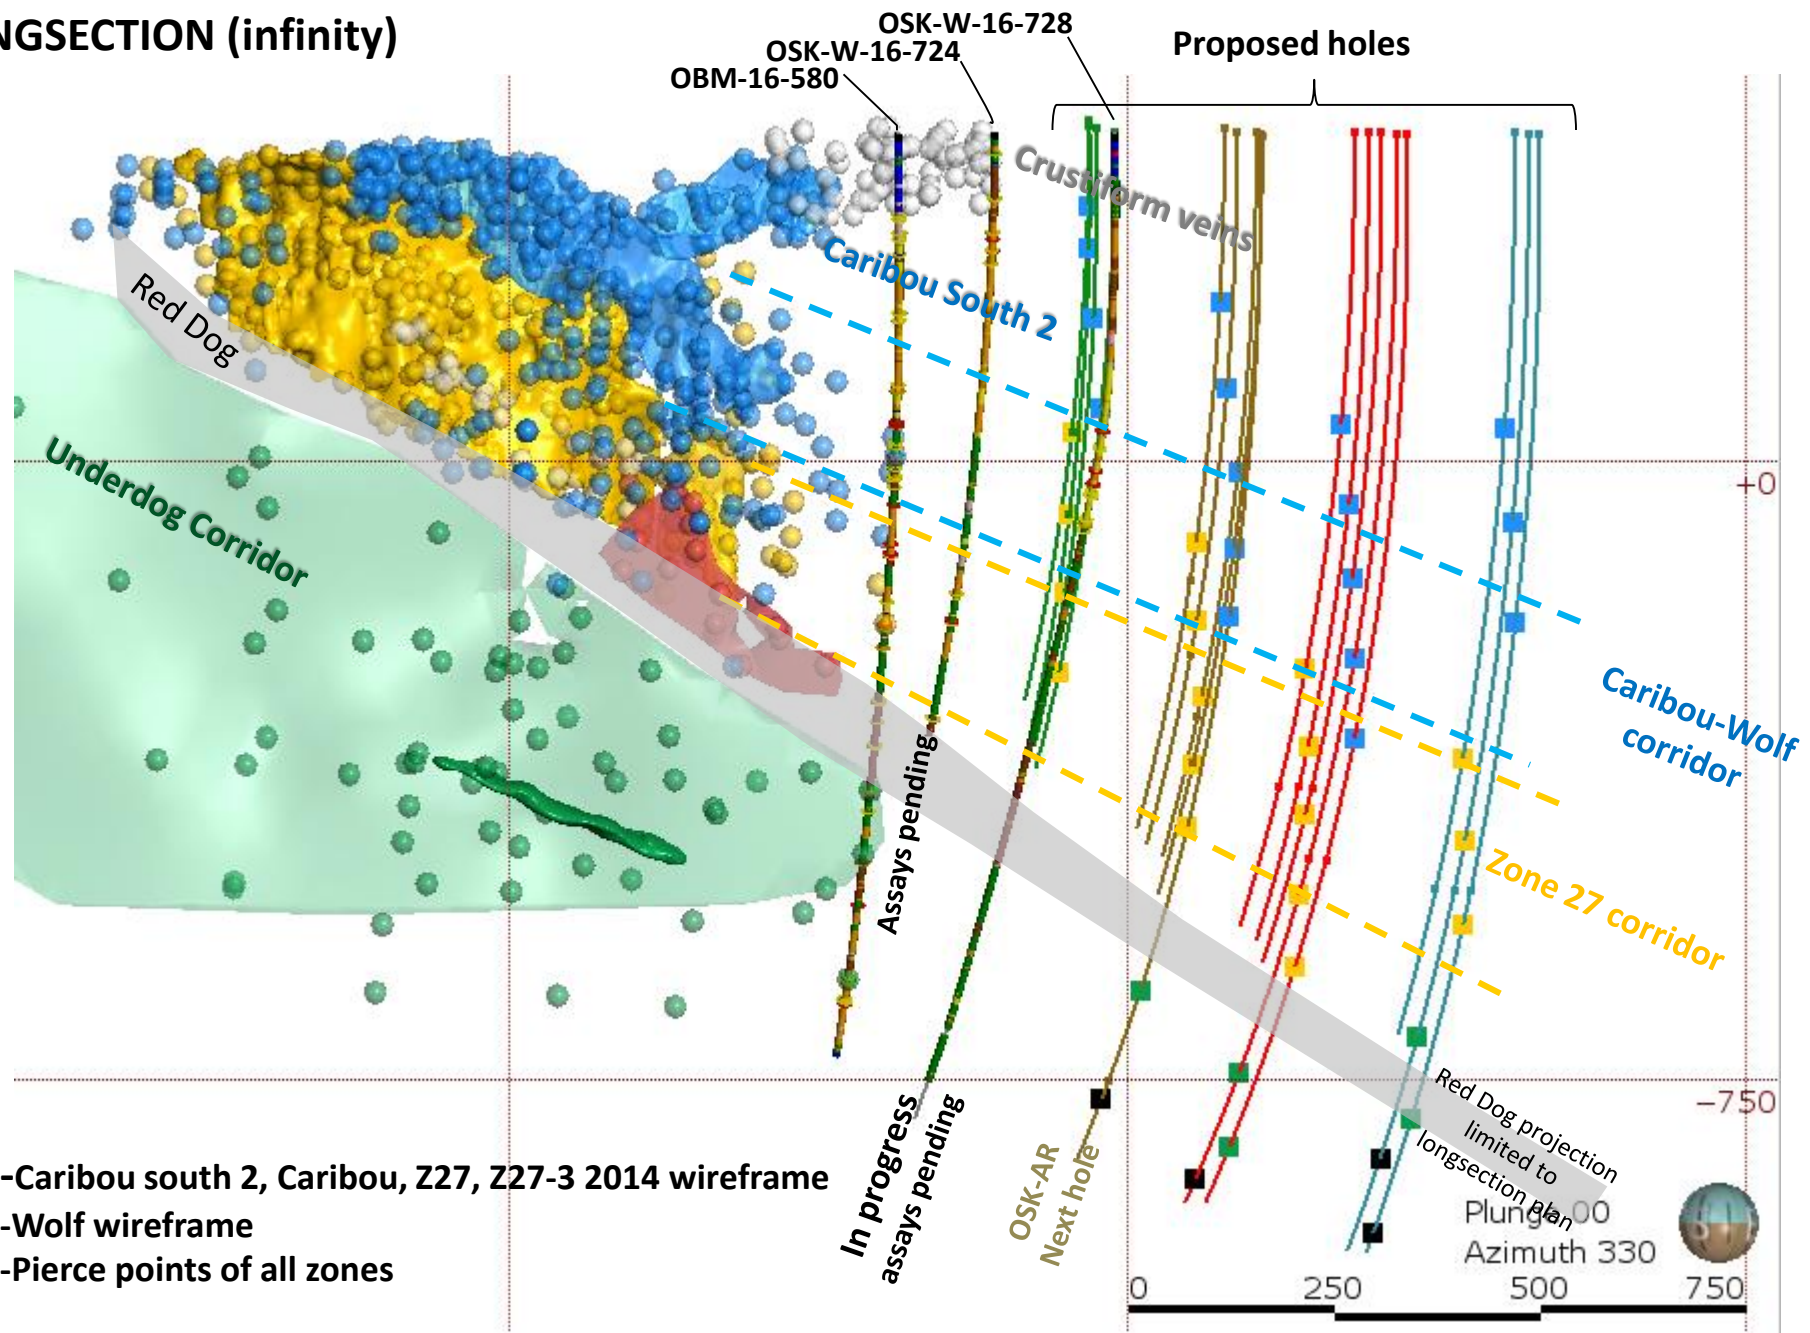

LONGSECTION (infinity)

- Caribou south 2, Caribou, Z27, Z27-3 2014 wireframe
- Wolf wireframe
- Pierce points of all zones

In progress
assays pending

OSK-AR
Next hole

Proposed holes

Red Dog projection
limited to
longsection plan
Plunge 00
Azimuth 330

0 250 500 750